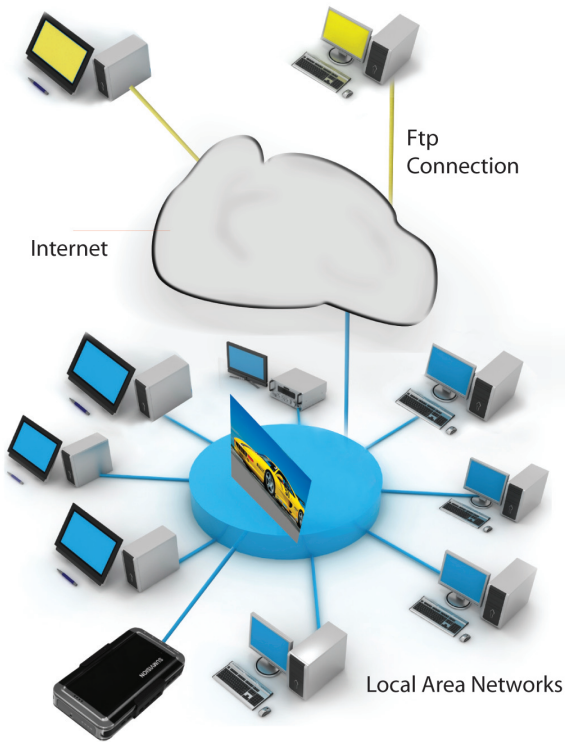

NET-BOX

STORE + SHARE

NETWORK STORAGE ENCLOSURE

IDE/SATA TO USB 2.0/ETHERNET

Specifications

Operation Role	Network Attached Storage
Support HDD	3.5" SATA or IDE HDD
File System Format	FAT32/NTFS/EXT3
Support Capacity	UP to 750GB
Server Roles	FTP, SAMBA, NFS
Supported USB	1.1 and 2.0
USB Host	2
Support Language	english; west european; arabic; creek; hebrew; thai; russian; simple chinese; traditional chinese
Support system	WindowsME/2000/XP;VISTA;Linux/Unix; Windows98 are supported by Windows98 driver