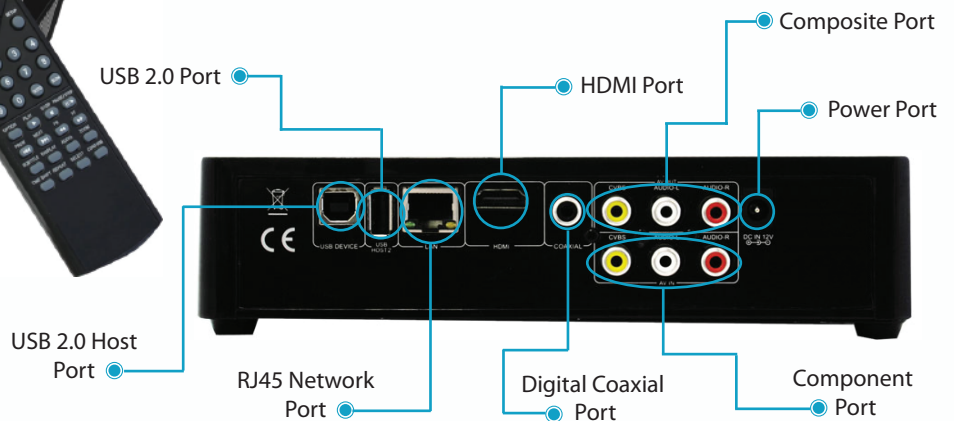

CYCLONE[®] HD2

LITE EDITION

FULL 1080p MEDIA PLAYER/RECORDER

Powerful 1080p H.264 MKV Media Player Enclosure with Built-in Recorder

MKV
READY

H.264
MPEG-4/AVC

REC

RMVB
READY

flickr

NAS
READY

FEATURES

Supports Lots of Popular Formats:

The Cyclone HD2 Lite supports many popular 1080p high definition video formats currently available on the market.

Formats and video codecs supported include H.264, MKV, Xvid, MPEG 2-TS, RMVB and WMV9.

Supports SATA HDD and USB 2.0 Host:

Built-in storage unit lets you add your own SATA hard disk drive to store all your media files. The HD2 Lite can support hard drive capacities of up to 2TB.

With USB 2.0 support you can plug external storage devices such as HDD or flash drives and play them directly through the HD2 Lite.

Together with an internal 2TB HDD and an external 2TB HDD, that is potentially 4TB of media storage and playback to your TV.

LAN Samba Client:

The Cyclone HD2 Lite can act as a Samba client allowing you to stream media from your PC directly to your player. Play standard and HD media fast and efficiently with no slowdown.